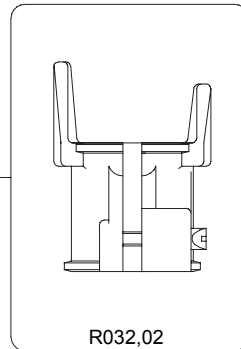

2005-09-30

\* For rubber feet with inner hole dm.16,5mm

If your rubber feet have an inner hole dm.43mm, order complete kit cod. R032,10

\* For rubber feet with inner hole dm.16,5mm

If your rubber feet have an inner hole dm.33mm, order complete kit cod. R032,09