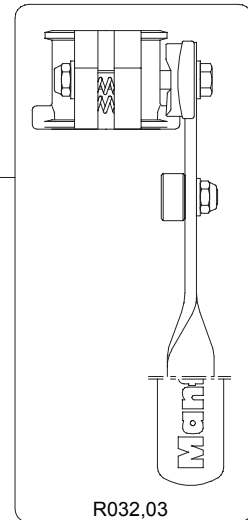

2005-09-30

\* For rubber feet with inner hole dm.16,5mm

If your rubber feet have an inner hole dm.43mm, order complete kit cod. R032,10

\* For rubber feet with inner hole dm.16,5mm

If your rubber feet have an inner hole dm.33mm, order complete kit cod. R032,09