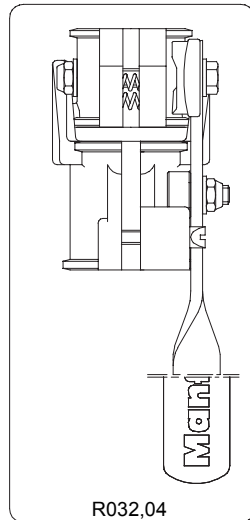

2005-09-30

\* For rubber feet with inner hole dm.16,5mm

If your rubber feet have an inner hole dm.43mm, order complete kit cod. R032,10

\* For rubber feet with inner hole dm.16,5mm

If your rubber feet have an inner hole dm.33mm, order complete kit cod. R032,09