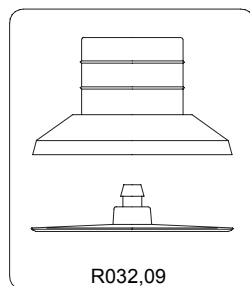

2005-09-30

\* For rubber feet with inner hole dm.16,5mm

If your rubber feet have an inner hole dm.43mm, order complete kit cod. R032,10

\* For rubber feet with inner hole dm.16,5mm

If your rubber feet have an inner hole dm.33mm, order complete kit cod. R032,09