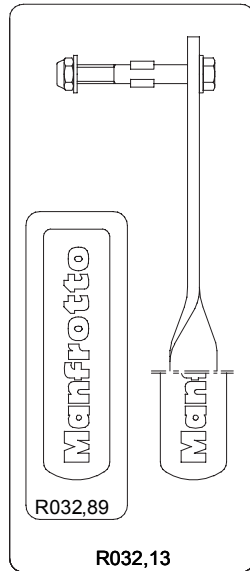

2005-09-30

\* For rubber feet with inner hole dm.16,5mm

If your rubber feet have an inner hole dm.43mm, order complete kit cod. R032,10

\* For rubber feet with inner hole dm.16,5mm

If your rubber feet have an inner hole dm.33mm, order complete kit cod. R032,09