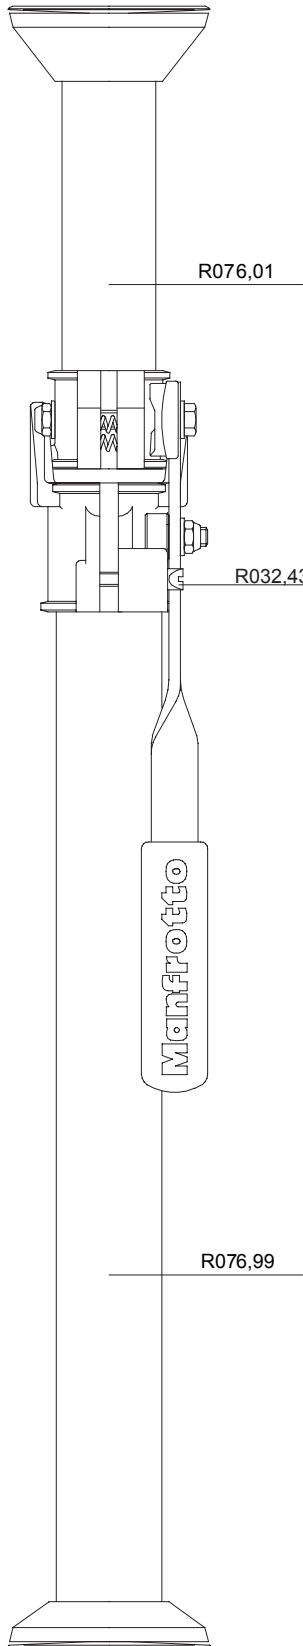

2005-09-30

\* For rubber feet with inner hole dm.16,5mm

If your rubber feet have an inner hole dm.43mm, order complete kit cod. R032,10

\* For rubber feet with inner hole dm.16,5mm

If your rubber feet have an inner hole dm.33mm, order complete kit cod. R032,09