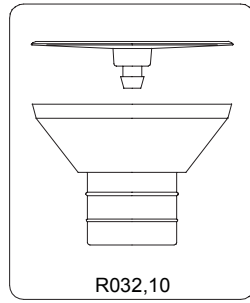

2005-09-30

\* For rubber feet with inner hole dm.16,5mm

If your rubber feet have an inner hole dm.43mm, order complete kit cod. R032,10

\* For rubber feet with inner hole dm.16,5mm

If your rubber feet have an inner hole dm.33mm, order complete kit cod. R032,09