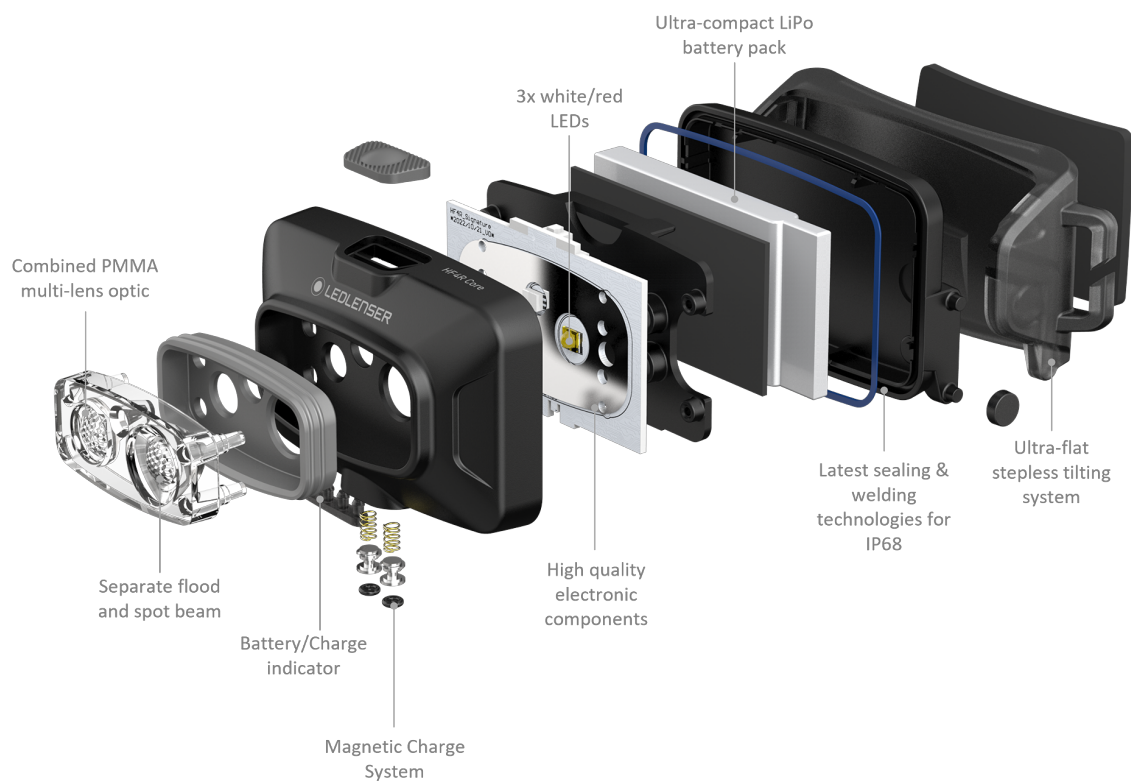

HF4R Core

PRODUCT SERIES

The HF-series Core models are reliable headlamps for everyday use. You can count on premium Ledlenser light quality, innovative technologies, an additional red light and compact design when going for a walk, hiking, during home improvements or DIY projects. With an HF Core headlamp, you have the best light for everyday life – plus, your hands remain free.