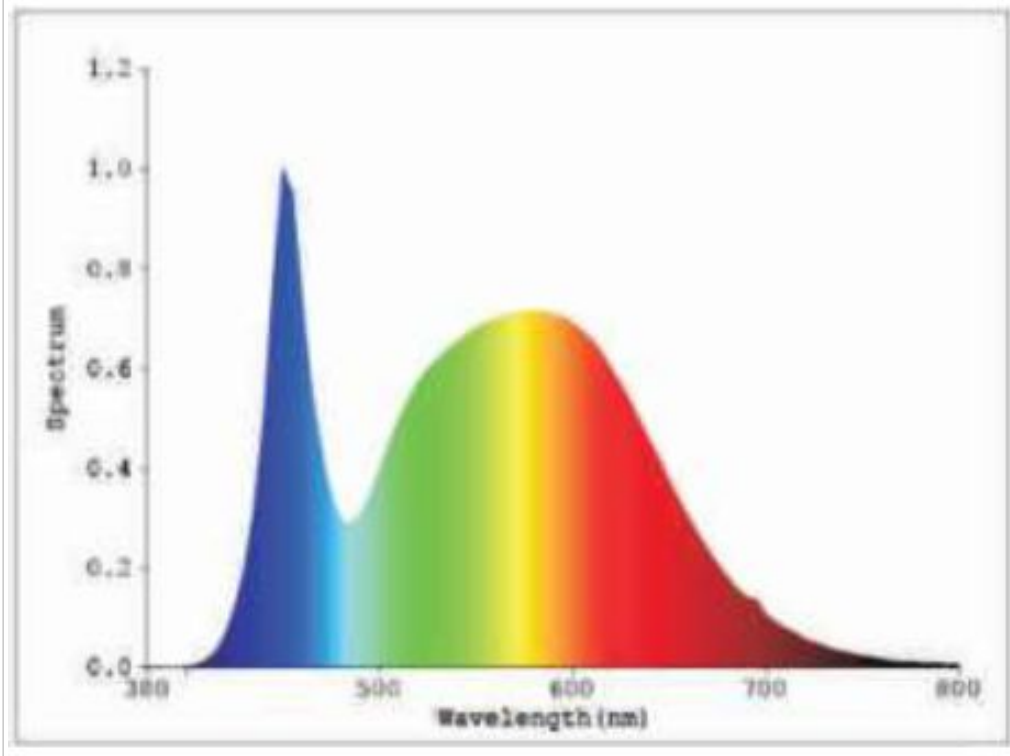

KWWDL24-B50
KWWDL24-S50