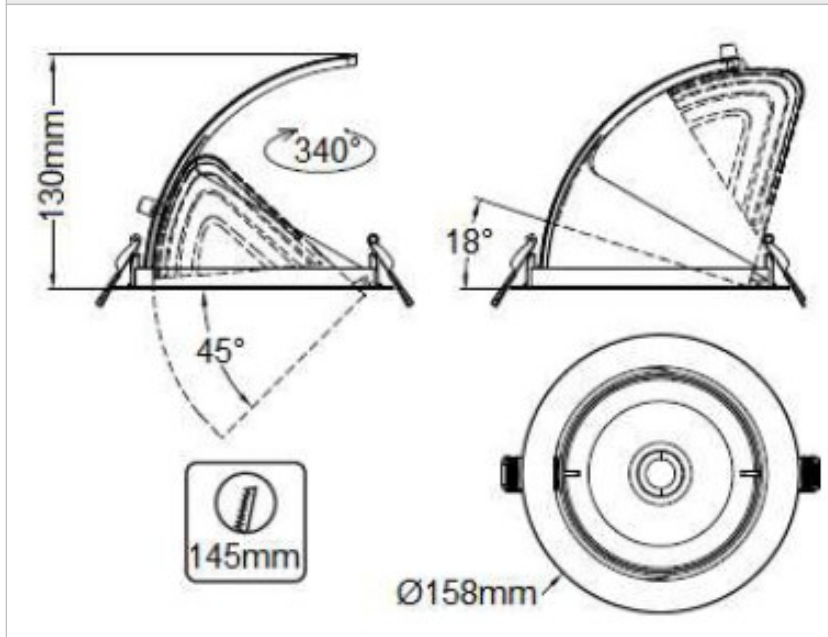

KWWDL24-B30
KWWDL24-B50
KWWDL24-S30
KWWDL24-S50