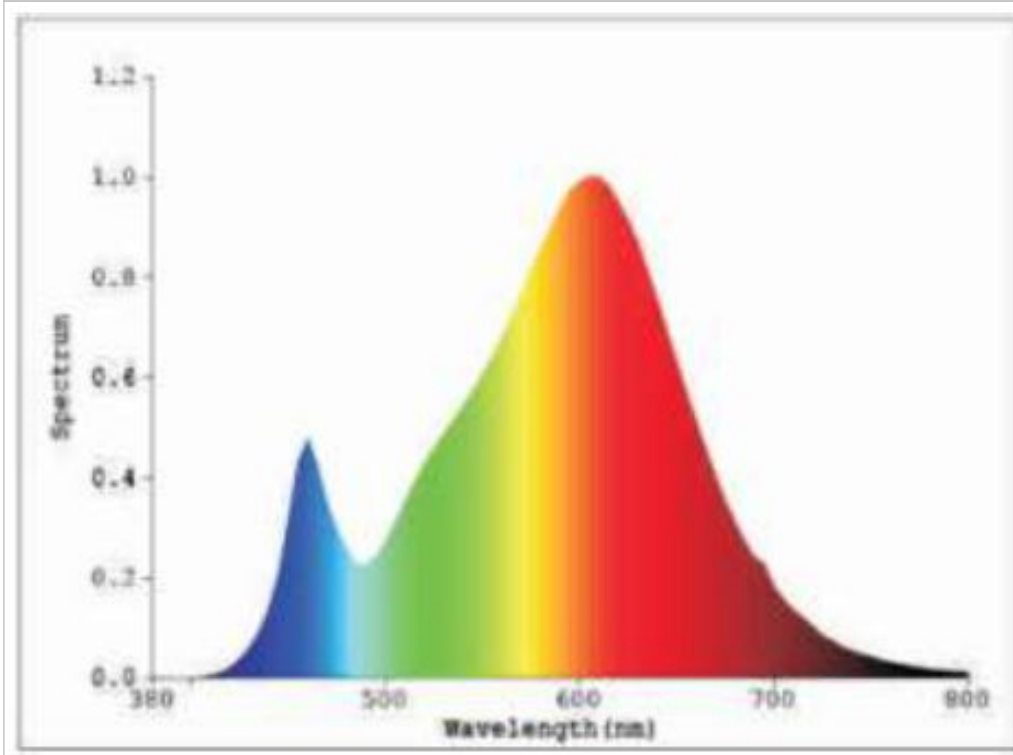

KWWDL24-B30
KWWDL24-S30