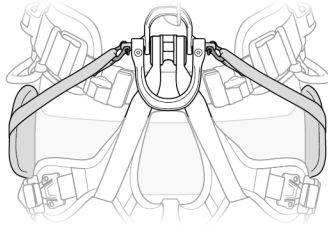

(2)

(3)

(4)

PETZL
F-38920 Crolles
[PETZL.COM](https://www.petzl.com)
ISO 9001
© Petzl
Made in Romania

Sustaining our Community
Au service de la Communauté
FONDATION-PETZL.ORG

Installation on the gated ventral attachment point, with shackles

Installation sur point d'attache ventral ouvrable avec manilles

----- Or / ou -----

➡ **i** **ASTRO BOD FAST**
ASTRO SIT FAST

Installation on the textile connection point

Installation sur point d'accroche textile