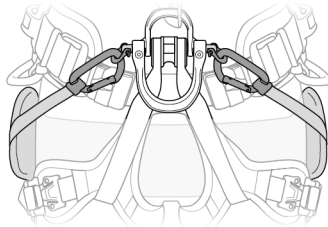

(2)

(3)

(4)

PETZL
F-38920 Crolles
[PETZL.COM](https://www.petzl.com)
ISO 9001
© Petzl
Made in Romania

Sustaining our Community
Au service de la Communauté
FONDATION-PETZL.ORG

Installation on the gated ventral attachment point, with shackles

Installation sur point d'attache ventral ouvrable avec manilles

----- Or / ou -----

➡ **i** **ASTRO BOD FAST**
ASTRO SIT FAST

Installation on the textile connection point

Installation sur point d'accroche textile