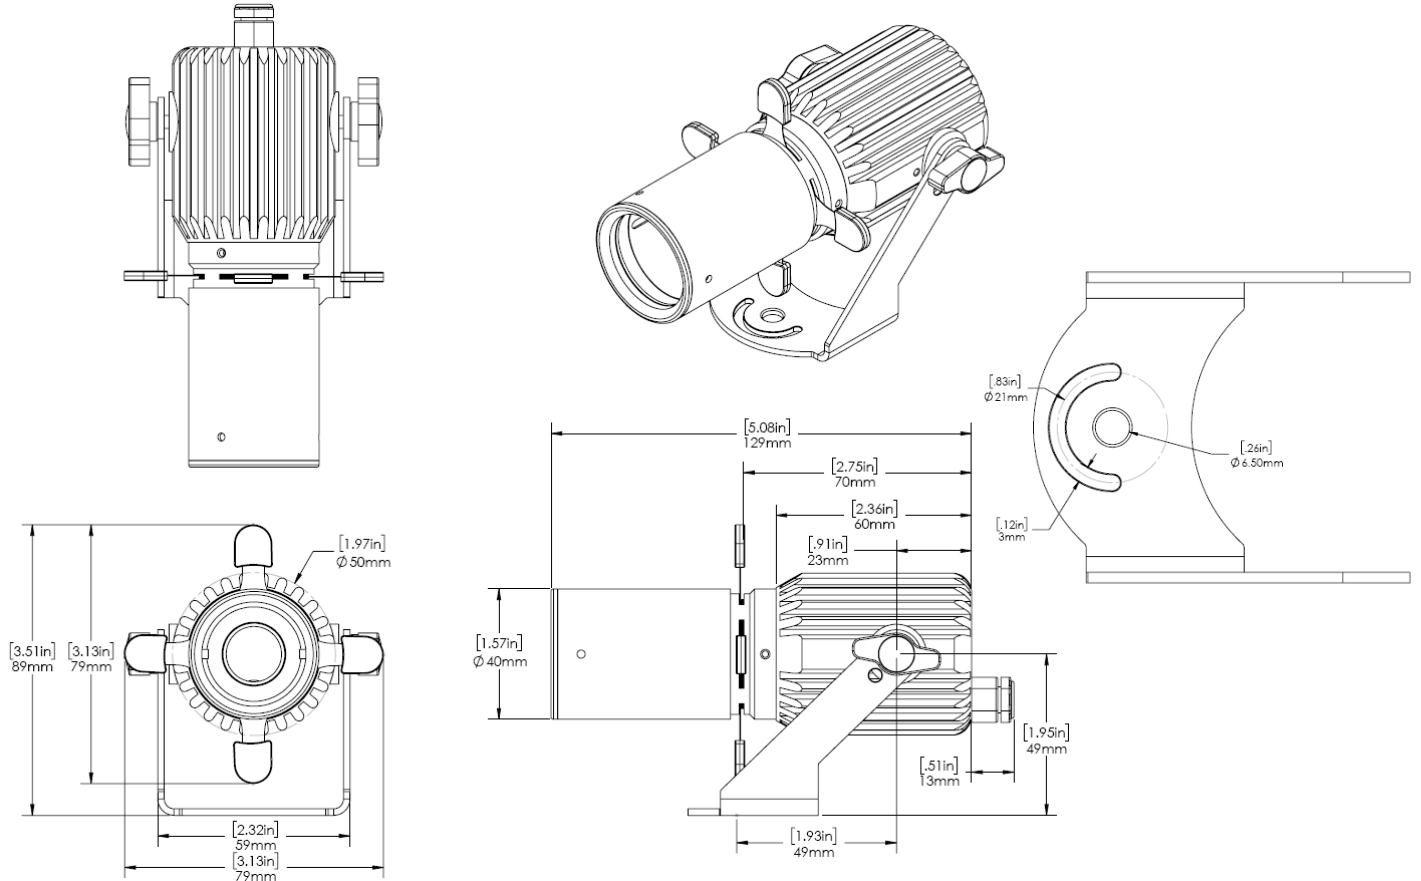

Juni with standard yoke

Juni on recessed canopy mount

Juni on track mount

Date
Project
Fixture
Comments

Description

At less than 130mm (5 inches) in length, Juni is the smallest framing projector on the market. Gantom collaborated with top lighting designers in themed entertainment and architecture to create the most precise lighting tool for space-constrained environments. With zoom optics and multiple mounting configurations, Juni provides specifiers with design flexibility in a wide range of applications. For permanent installations, every adjustable mechanism is fully lockable (including shutters) to assure fixture focus when the designer steps away. All this in a fixture that's smaller than your smartphone!

Thermal

Ambient Operating Temperature	0-50° C
Cooling Method	passive
BTUs / Hour	30 max

Warranty

Fixture	2 years
---------	---------

Certifications

USA / Canada	UL
Europe	CE, RoHS

Optical Features

Field Angle Range	Standard Lens: 25°-38° Wide Lens: 42°-60°
Gobo Projection	Yes
Gobo Size	Gantom (19mm with 15mm max pattern size or 10mm max text size)
Front Accessory Holder	Accepts up to 2mm thick dichroic glass with 30mm diameter. Additional attachment accessories available.

Physical Measurements

Product Photos

With Angled Cowling Accessory Installed

With Snoot Accessory Installed

Disassembled View

With PM80 Mounting Accessory

Installed on Track Adapter